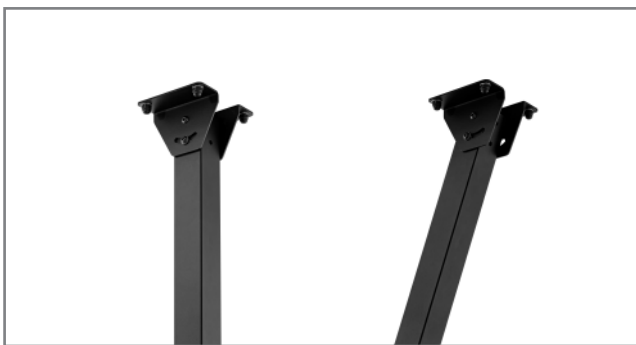

Ceilingmount OM55N-D

Item No.: 1900

Ceiling mount specifically for Samsung OM55N-D

The Samsung OMN-D Series (ultra-high-brightness displays) are specifically designed to be used in bright sunlight, like you find it in shop windows.

Today modern shopping centers and also shop windows are small worlds of experience, which are visually upgraded with video- or animation-based promotional content.

The Ceilingmount OM55N-D is a ceiling mount designed specifically for these thin 55" screens of the innovative digital signage series.

The ceiling adapter is tiltable by $\pm 30^\circ$ and can be mounted on sloping ceilings. The height of the ceiling mount can be adjusted between min. 600 and max. 1000 mm. It is also possible to mount the frame directly to the ceiling (without extension).

The ceiling adapter is tiltable by $\pm 30^\circ$

Cable management within the frame

Ceilingmount OM55N-D

Item No.: 1900

Ceiling mount specifically for Samsung OM55N-D

- Ceiling mount especially for Samsung OM55N-D
- Total height: max. 2530 mm
- Height adjustable, min. 600 - max. 1000 mm
- Ceiling adapter $\pm 30^\circ$ tiltable, therefore it can be mounted on sloping ceilings
- Dimensions (Frame): H 1530 x W 788 x D 80 mm
- 45 kg max. load
- internal cable routing
- scratch-resistant powder coating
- Colour: black